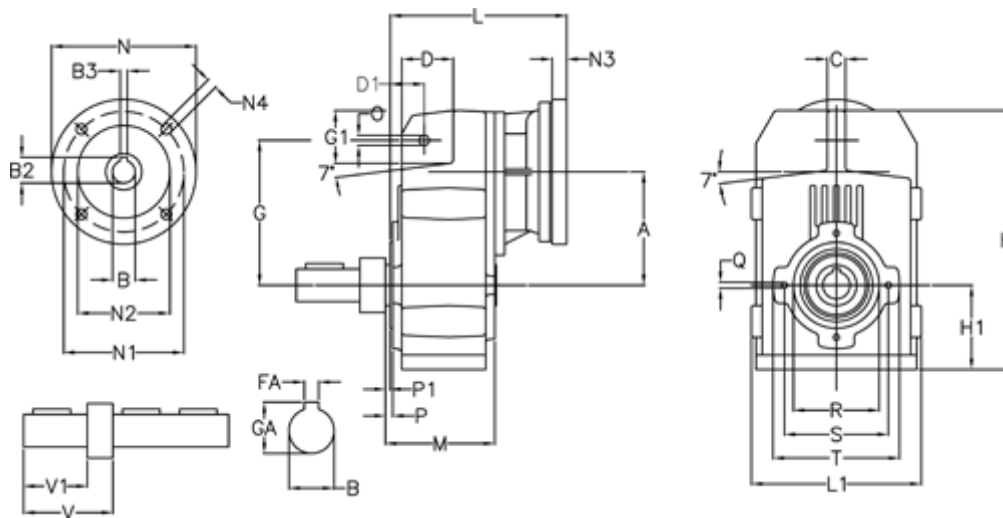

Article number: 29560526211230

Description: Shaft mounted gear  
A513R-262,1-P80B5

## Measures

A = 211.30	FA = 14	M = 163.0	Q = M12x19
B = 50	G = 278	N = 200	R = 180
B1 = 19	G1 = 105.5	N1 = 165	S = 215
B2 = 21.8	GA = 53.5	N2 = 130	T = 250
B3 = 6	H = 479.0	N4 = M10x20	V = 146.5
C = 20	H1 = 144.0	O = 22	V1 = 100
D = 93.5	L = 287.5	P = 8.5	
D1 = 65.0	L1 = 273	P1 = 4.5	